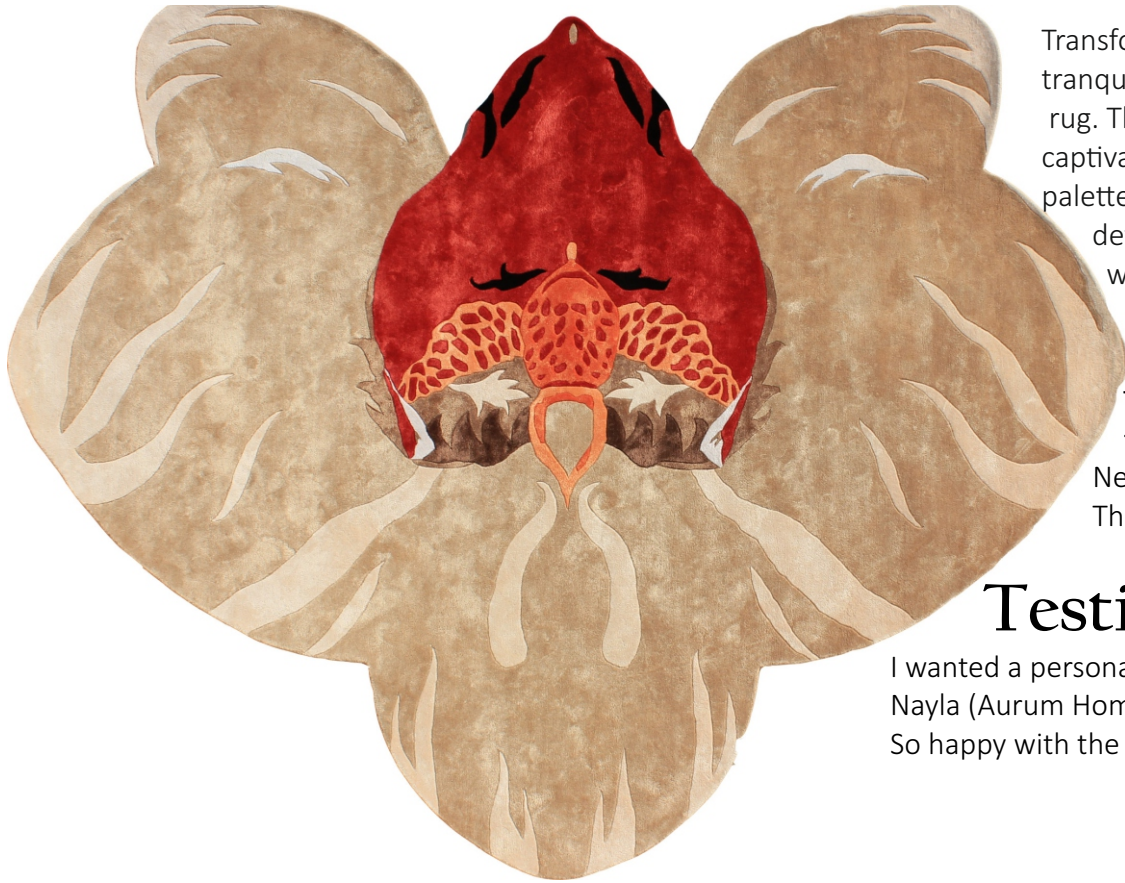

Lush Oasis

Transform your living room into a tranquil escape with the Lush Oasis rug. This hand-tufted rug features a captivating floral design in a vibrant palette of beige and red. The intricate details and plush texture, created with meticulous care, evoke the feeling of a lush garden.

Description:

New Zealand wool & Viscose Pile | Thickness 13MM

Testimonial

I wanted a personalized rug and made the design, Nayla (Aurum Home) made it happen. So happy with the result

Andre, Abu Dhabi

Metropolis Mosaic

Capture the energy and sophistication of the modern metropolis with the Metropolis Mosaic rug. This hand-tufted masterpiece features a captivating geometric design in a cool palette of grays and blues. The high-contrast pattern creates a striking focal point, while the intricate details are a testament to the skill of the artisan who created it.

This luxurious rug is as comfortable underfoot as it is beautiful to behold. The Metropolis Mosaic rug is a surefire conversation starter and a perfect fit for the contemporary living room.

Description:

New Zealand wool & Viscose Pile | Thickness 13MM

Testimonial

This custom rug really is a testament to Rug Your Life and the weavers, an excellent interpretation. We are absolutely delighted with the result, so thank you.

Almeda, Fujairah